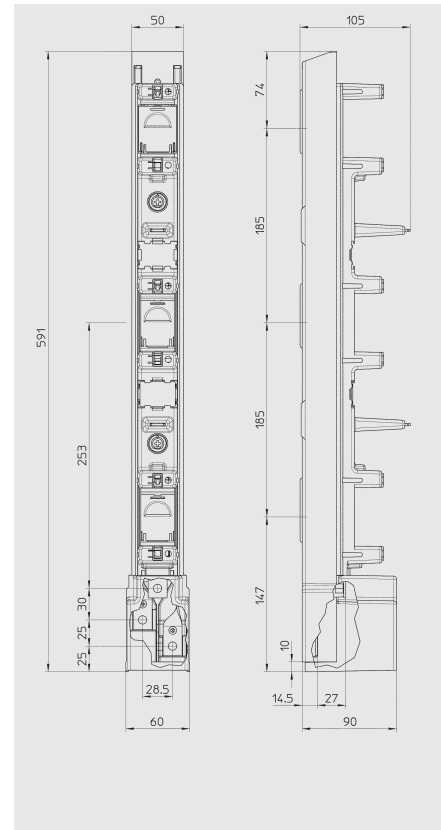

Planos / Dimensions

BTVA (C/60)

BTVA-P

BTVA-P (C/60)

Planos para Terminal "V" / Drawings for "V" Terminal

XX Code 05

XX Code 28