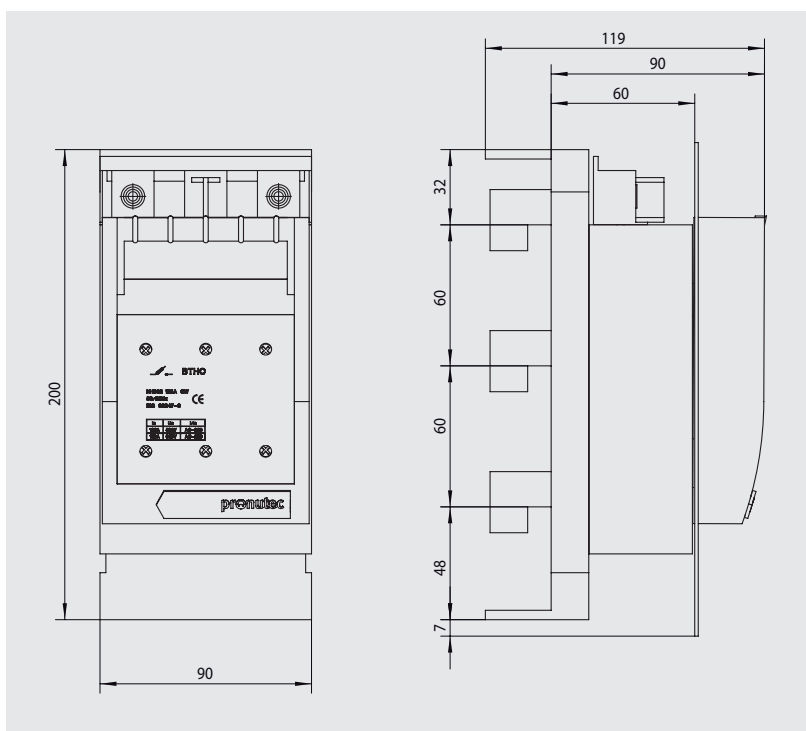

Bases tripolares horizontales cerradas (BTHC)
3 Pole horizontal design fuse switch disconnectors (BTHC)

Planos / Dimensions

Montaje embarrado / Busbar mounting

Montaje panel / Panel mounting