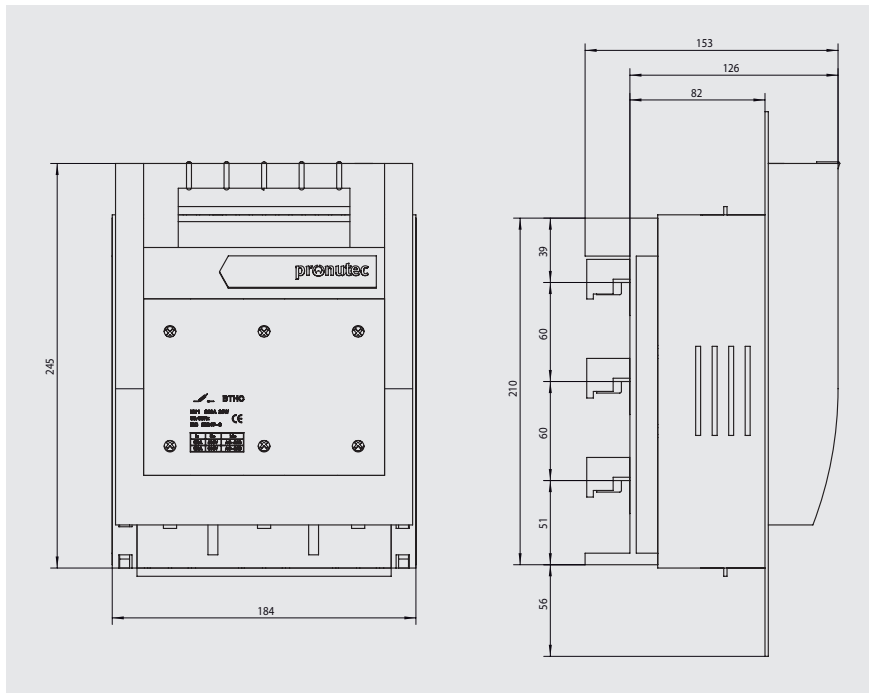

Bases tripolares horizontales cerradas (BTHC) 3 Pole horizontal design close fuse switch disconnectors (BTHC)

Planos / Dimensions

Montaje embarrado / Busbar mounting

Montaje panel / Panel mounting