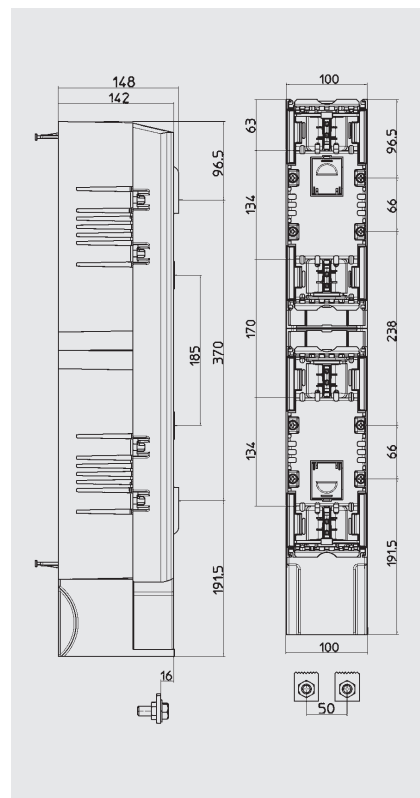

# Bases bipolares verticales 2 Pole vertical design Fuse rail/Fuse disconnecter

## Planos / Dimensions

NH 1 BBAV-P

NH 1XL/2XL/3L BBAV

NH 1XL/2XL/3L BBAV-P

NH 1XL/2XL/3L BBCV

Código XX XX Code	Terminales Terminals
----------------------	-------------------------

05 M12

07 Term. V