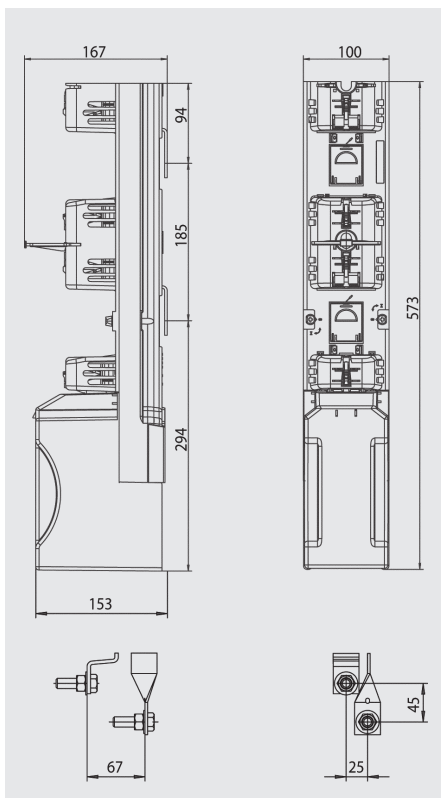

# Bases bipolares verticales 2 Pole vertical design Fuse rail/Fuse disconnecter

## Planos / Dimensions

NH 1 BBAV-P

NH 1XL/2XL/3L BBAV

NH 1XL/2XL/3L BBAV-P

NH 1XL/2XL/3L BBCV

Código XX XX Code	Terminales Terminals
----------------------	-------------------------

05 M12

07 Term. V