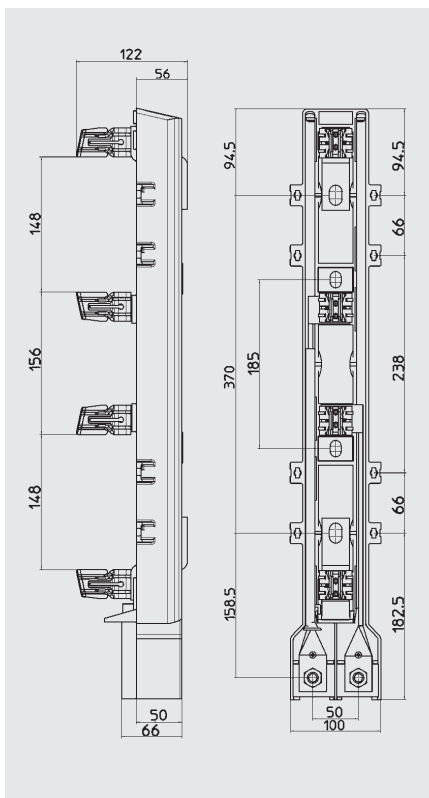

# Bases bipolares verticales 2 Pole vertical design Fuse rail/Fuse disconnecter

## Planos / Dimensions

NH 1 BBAV-P

NH 1XL/2XL/3L BBAV

NH 1XL/2XL/3L BBAV-P

NH 1XL/2XL/3L BBCV

Código XX XX Code	Terminales Terminals
----------------------	-------------------------

05 M12

07 Term. V