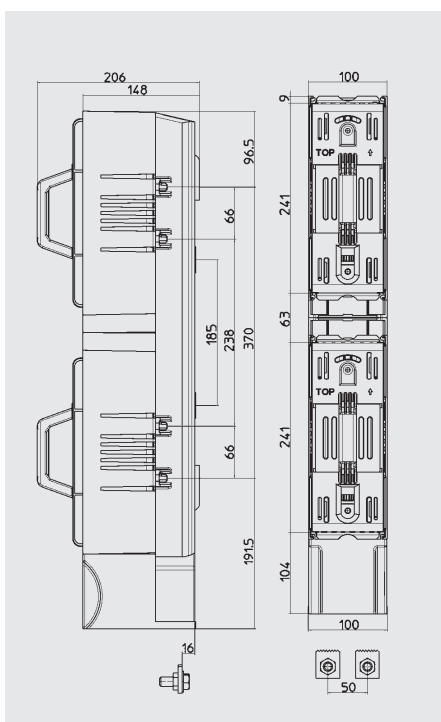

# Bases bipolares verticales 2 Pole vertical design Fuse rail/Fuse disconnecter

## Planos / Dimensions

NH 1 BBAV-P

NH 1XL/2XL/3L BBAV

NH 1XL/2XL/3L BBAV-P

NH 1XL/2XL/3L BBCV

Código XX XX Code	Terminales Terminals
----------------------	-------------------------

05 M12

07 Term. V