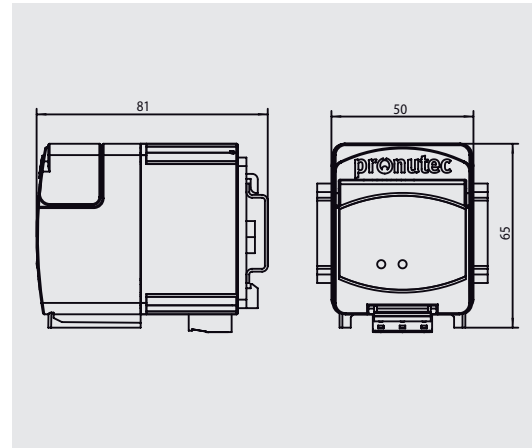

FSC electrónico para carril DIN*
Electronic FSC for DIN rail*