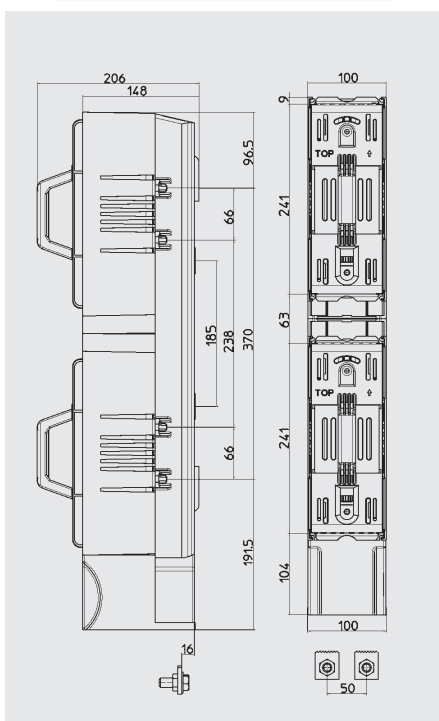

NH 1/1XL/2XL/3L

439 Tipo / Type

A 160|250|500

Bases bipolares verticales  
2 Pole vertical design Fuse rail/Fuse disconnecter

8

Planos / Dimensions

NH 1 BBAV-P

NH 1XL/2XL/3L BBAV

NH 1XL/2XL/3L BBAV-P

NH 1XL/2XL/3L BBCV

Código XX XX Code	Terminales Terminals
----------------------	-------------------------

05 M12

07 Term. V

Consultar otros terminales.  
Please, consult other terminals.