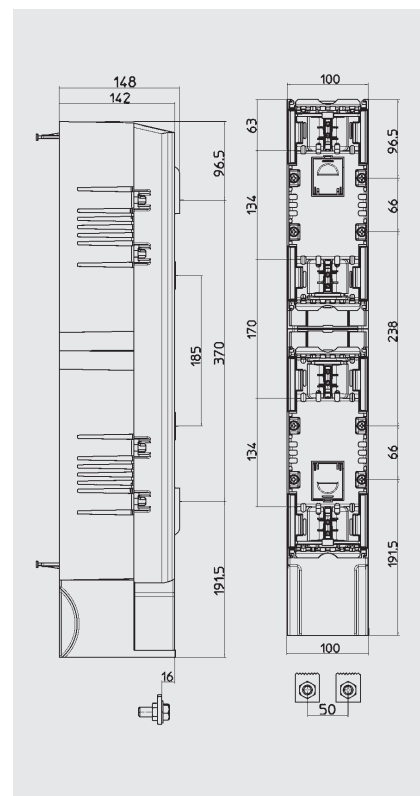

NH 1/1XL/2XL/3L

439 Tipo / Type

A 160|250|500

Bases bipolares verticales  
2 Pole vertical design Fuse rail/Fuse disconnecter

8

Planos / Dimensions

NH 1 BBAV-P

NH 1XL/2XL/3L BBAV

NH 1XL/2XL/3L BBAV-P

NH 1XL/2XL/3L BBCV

Código XX XX Code	Terminales Terminals
----------------------	-------------------------

05 M12

07 Term. V

Consultar otros terminales.  
Please, consult other terminals.