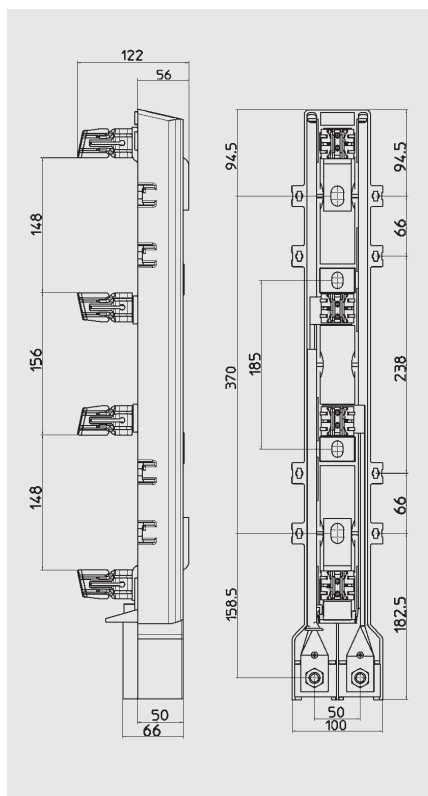

NH 1/1XL/2XL/3L

439 Tipo / Type

A 160|250|500

Bases bipolares verticales  
2 Pole vertical design Fuse rail/Fuse disconnecter

8

Planos / Dimensions

NH 1 BBAV-P

NH 1XL/2XL/3L BBAV

NH 1XL/2XL/3L BBAV-P

NH 1XL/2XL/3L BBCV

Código XX XX Code	Terminales Terminals
----------------------	-------------------------

05 M12

07 Term. V

Consultar otros terminales.  
Please, consult other terminals.