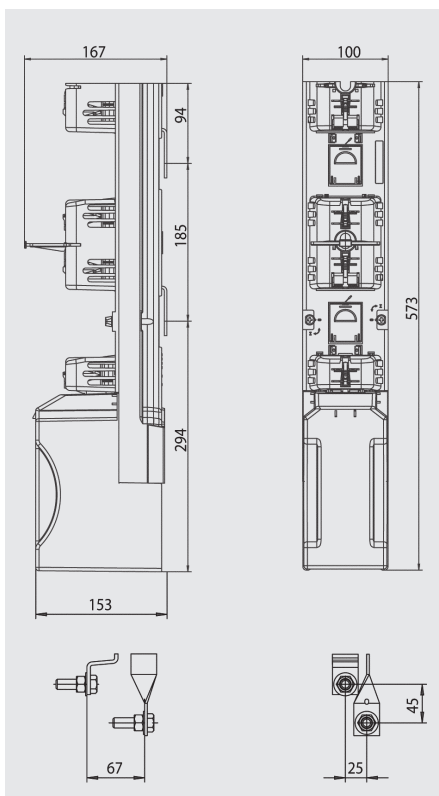

NH 1/1XL/2XL/3L

439 Tipo / Type

A 160|250|500

Bases bipolares verticales  
2 Pole vertical design Fuse rail/Fuse disconnecter

8

Planos / Dimensions

NH 1 BBAV-P

NH 1XL/2XL/3L BBAV

NH 1XL/2XL/3L BBAV-P

NH 1XL/2XL/3L BBCV

Código XX XX Code	Terminales Terminals
----------------------	-------------------------

05 M12

07 Term. V

Consultar otros terminales.  
Please, consult other terminals.